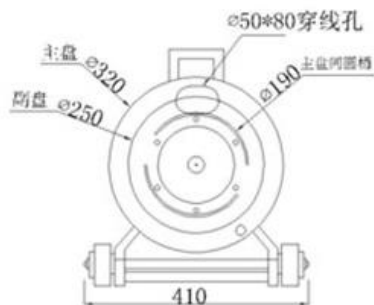

**Configuration** : 4-12 cores  $\phi$  0.6mm Tight Buffer Fiber with all chromatogram (SM,MM<50/125,62.5>OM2, OM3,G655, resisting slightly curved fiber) + Kevlar + stainless steel flexible hose+ stainless steel weaving(increase the ability of torsion resistant; prevent fiber from the damage of torsional stress from outside)+jacket(various materials to be chosen).

### APPLICATIONS:

- Live broadcasting transmission
- National defence communication
- Engineering salvage
- Allocation in CO

**SPECIFICATIONS**

Type	SM/MM			
Connection Mode	PC	UPC	APC	
Connector shape	FC/SC/ST/MU/LC/MT-RJ/E2000			
Repeatability	≤0.1dB			
Insert Loss	≤0.2dB	≤0.2dB	≤0.2dB	
Return Loss	≥45dB	≥50dB	≥60dB	
Vibrancy Capacity	≤0.2dB			
Interchangeability	≤0.2dB			
Pressure Resistance	3000N			
Operating Temperature	-40°C~+85°C			
Quantity of fibers	4	6	8	12
Tensile Resistance	Branch Conduits	200N		
	Main Cord	800N		
OD of Cable	Branch Cord	2.85mm±0.1mm		
	Main Cord	6.5mm	6.5mm	7.5mm 7.5mm
Length ( M )	60/100/150/300/500			

**Appropriate Length of Each Type**

**S-1: length**

5.0-----100 meters

6.5-----60 meters

7.5-----60 meters

**M-1: length**

5.0-----300 meters

6.5-----150 meters