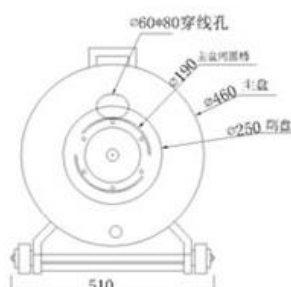

B-1: length

5.0-----500 meters

6.5-----300 meters

7.5-----300 meters