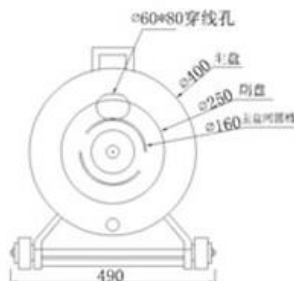

### APPLICATIONS:

- Live broadcasting transmission
- National defence communication
- Engineering salvage
- Allocation in CO

**SPECIFICATIONS**

Type	SM/MM			
Connection Mode	PC	UPC	APC	
Connector shape	FC/SC/ST/MU/LC/MT-RJ/E2000			
Repeatability	≤0.1dB			
Insert Loss	≤0.2dB	≤0.2dB	≤0.2dB	
Return Loss	≥45dB	≥50dB	≥60dB	
Vibrancy Capacity	≤0.2dB			
Interchangeability	≤0.2dB			
Pressure Resistance	3000N			
Operating Temperature	-40°C~+85°C			
Quantity of fibers	4	6	8	12
Tensile Resistance	Branch Conduits	200N		
	Main Cord	800N		
OD of Cable	Branch Cord	2.85mm±0.1mm		
	Main Cord	6.5mm	6.5mm	7.5mm 7.5mm
Length ( M )	60/100/150/300/500			

**Appropriate Length of Each Type**

**S-1: length**

5.0-----100 meters

6.5-----60 meters

7.5-----60 meters

**M-1: length**

5.0-----300 meters

6.5-----150 meters